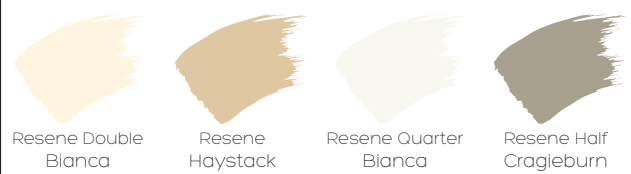

Wall colour Trim & joinery Ceiling Accent colour

Resene Half Sea Fog Resene Quarter Black White Resene Quarter Alabaster Resene Surrender

Resene Half Villa White Resene Quarter Villa White Resene White Resene Quarter Pavlova

Resene Half Spanish White Resene Quarter Pearl Lusta Resene Eighth Pearl Lusta Resene Triple Spanish White

Resene Black White Resene Alabaster Resene Half Alabaster Resene Double White Pointer

Resene Quarter Truffle Resene Quarter Black White Resene Eighth Black White Resene Triple White Pointer

Resene the paint the professionals use Touches of Colour

Wall colour Trim & joinery Ceiling Accent colour

Resene Cloud Resene Quarter White Pointer Resene Eighth Black White Resene Eighth Mondo

Resene Serene Resene Half Merino Resene Half Alabaster Resene Zorba

Resene Double Bianca Resene Haystack Resene Quarter Bianca Resene Half Cragieburn

Resene Nomad Resene Quarter Thorndon Cream Resene Eighth Rice Cake Resene Mako

Resene Ash Resene Quarter Joanna Resene Quarter Villa White Resene Half Mondo