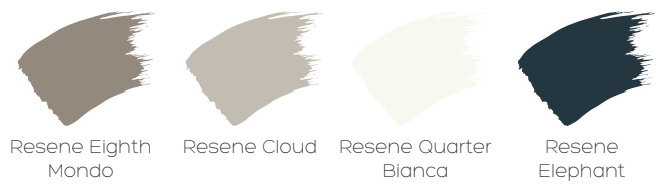

blind fabric craftsmanship

Resene

the paint the professionals use

ZARU

THE STORY

AVAILABLE IN 6 COLOURS:

PEBBLE, ASH, CHARCOAL, IVORY/WHITE, SANDSTONE, COFFEE

Suitable for roller blinds, roman blinds & panel glides.

ZARU'S WEAVING ENVIRONMENTAL MANAGEMENT SYSTEM COMPLIES WITH ISO 14001

OEKOTEX & GREENGUARD CERTIFIED FABRIC

www.fourfamilies.com.au

Resene
the paint the professionals use

Nice and Neutral

ZARU

Wall colour Trim & joinery Ceiling Accent colour

PEBBLE

ASH

CHARCOAL

IVORY/WHITE

SANDSTONE

COFFEE

Resene
the paint the professionals use

Touches of Colour

Wall colour Trim & joinery Ceiling Accent colour

Resene
the paint the professionals use

Colour Lover

Wall colour Trim & joinery Ceiling Accent colour

Colours shown are a representation only. Blinds matched to paint colours may differ batch to batch due to the fabric, texture, sheen and processing. Please refer to the actual blind product sample, or for paint choices, the actual Resene paint sample, before making your final choice. We recommend choosing complementary, not matching, paint colours to work with your blind colour.