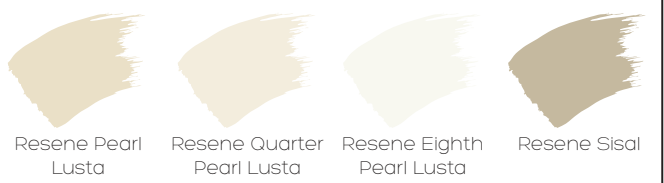

blind fabric craftsmanship

Resene

the paint the professionals use

ZARU

THE STORY

AVAILABLE IN 6 COLOURS:

PEBBLE, ASH, CHARCOAL, IVORY/WHITE, SANDSTONE, COFFEE

Suitable for roller blinds, roman blinds & panel glides.

ZARU'S WEAVING ENVIRONMENTAL MANAGEMENT SYSTEM COMPLIES WITH ISO 14001

OEKOTEX & GREENGUARD CERTIFIED FABRIC

www.fourfamilies.com.au

Resene
the paint the professionals use

Nice and Neutral

ZARU

Wall colour Trim & joinery Ceiling Accent colour

PEBBLE

ASH

CHARCOAL

IVORY/WHITE

SANDSTONE

COFFEE

Resene
the paint the professionals use

Touches of Colour

Wall colour Trim & joinery Ceiling Accent colour

Resene
the paint the professionals use

Colour Lover

Wall colour Trim & joinery Ceiling Accent colour

Colours shown are a representation only. Blinds matched to paint colours may differ batch to batch due to the fabric, texture, sheen and processing. Please refer to the actual blind product sample, or for paint choices, the actual Resene paint sample, before making your final choice. We recommend choosing complementary, not matching, paint colours to work with your blind colour.