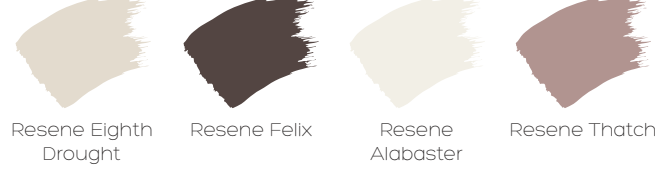

blind fabric craftsmanship

Resene

the paint the professionals use

ZARU

THE STORY

AVAILABLE IN 6 COLOURS:

PEBBLE, ASH, CHARCOAL, IVORY/WHITE, SANDSTONE, COFFEE

Suitable for roller blinds, roman blinds & panel glides.

ZARU'S WEAVING ENVIRONMENTAL MANAGEMENT SYSTEM COMPLIES WITH ISO 14001

OEKOTEX & GREENGUARD CERTIFIED FABRIC

www.fourfamilies.com.au

Resene
the paint the professionals use

Nice and Neutral

ZARU

Wall colour Trim & joinery Ceiling Accent colour

PEBBLE

ASH

CHARCOAL

IVORY/WHITE

SANDSTONE

COFFEE

Resene
the paint the professionals use

Touches of Colour

Wall colour Trim & joinery Ceiling Accent colour

Resene
the paint the professionals use

Colour Lover

Wall colour Trim & joinery Ceiling Accent colour

Colours shown are a representation only. Blinds matched to paint colours may differ batch to batch due to the fabric, texture, sheen and processing. Please refer to the actual blind product sample, or for paint choices, the actual Resene paint sample, before making your final choice. We recommend choosing complementary, not matching, paint colours to work with your blind colour.