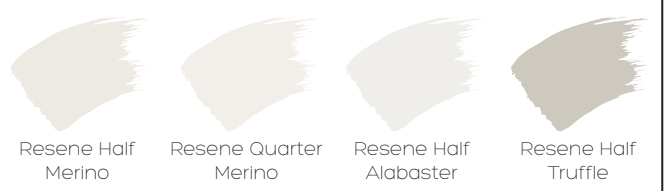

blind fabric craftsmanship

Resene

the paint the professionals use

ZARU

THE STORY

AVAILABLE IN 6 COLOURS:

PEBBLE, ASH, CHARCOAL, IVORY/WHITE, SANDSTONE, COFFEE

Suitable for roller blinds, roman blinds & panel glides.

ZARU'S WEAVING ENVIRONMENTAL MANAGEMENT SYSTEM COMPLIES WITH ISO 14001

OEKOTEX & GREENGUARD CERTIFIED FABRIC

www.fourfamilies.com.au

Resene
the paint the professionals use

Nice and Neutral

ZARU

Wall colour Trim & joinery Ceiling Accent colour

PEBBLE

ASH

CHARCOAL

IVORY/WHITE

SANDSTONE

COFFEE

Resene
the paint the professionals use

Touches of Colour