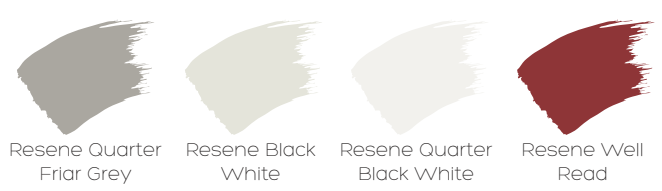

blind fabric craftsmanship

Resene

the paint the professionals use

ZARU

THE STORY

AVAILABLE IN 6 COLOURS:

PEBBLE, ASH, CHARCOAL, IVORY/WHITE, SANDSTONE, COFFEE

Suitable for roller blinds, roman blinds & panel glides.

ZARU'S WEAVING ENVIRONMENTAL MANAGEMENT SYSTEM COMPLIES WITH ISO 14001

OEKOTEX & GREENGUARD CERTIFIED FABRIC

www.fourfamilies.com.au

Resene
the paint the professionals use

Nice and Neutral

ZARU

Wall colour Trim & joinery Ceiling Accent colour

PEBBLE

ASH

CHARCOAL

IVORY/WHITE

SANDSTONE

COFFEE

Resene
the paint the professionals use

Touches of Colour

Wall colour Trim & joinery Ceiling Accent colour

Resene
the paint the professionals use

Colour Lover

Wall colour Trim & joinery Ceiling Accent colour

Colours shown are a representation only. Blinds matched to paint colours may differ batch to batch due to the fabric, texture, sheen and processing. Please refer to the actual blind product sample, or for paint choices, the actual Resene paint sample, before making your final choice. We recommend choosing complementary, not matching, paint colours to work with your blind colour.