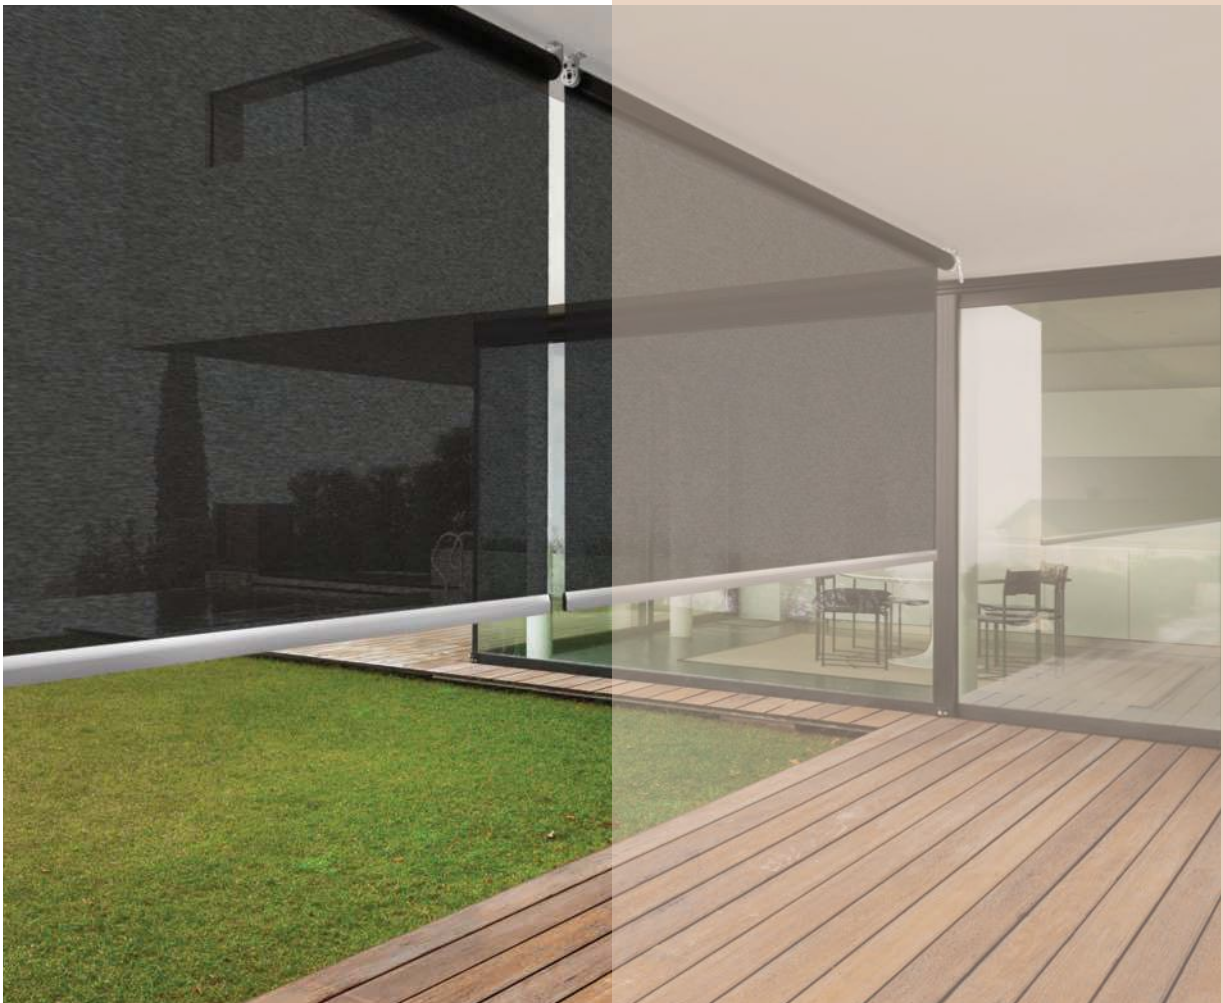

SHADE
ELEMENTS

Café Screen