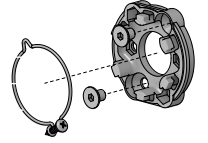

**UNIV ZAMACK ADAPTOR & LOCK RING & M6 X 16MM S/SCREW**

19

PRICE.	
CODE.	RB56-0765-014050
PACK.	1 Set

COLOUR. cast silver 014  
USE WITH. X50 Motor, Cassette Cover Kit

**FRAME - BLIND ROLLER CAP KIT**  
(Crown & Idler)