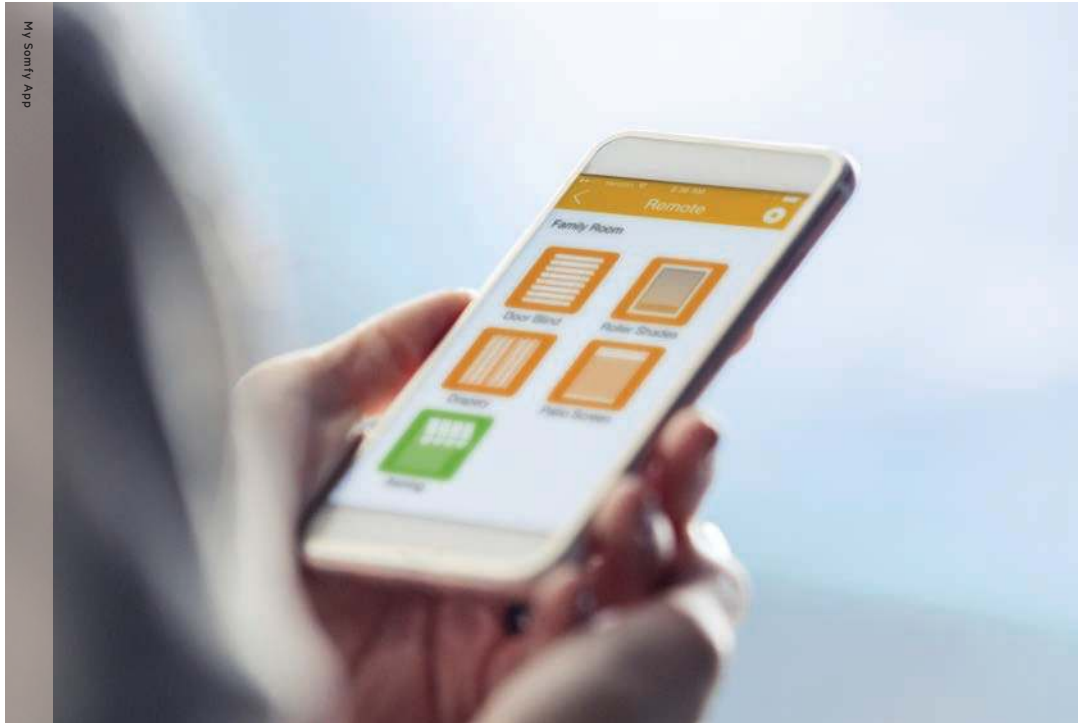

Engineered with state-of-the-art European technology and elegant design features, the Omega Pergola system is designed for seamless indoor-outdoor flow and has undergone rigorous testing to ensure it withstands the harshest weather conditions.

Visit shadeelements.co.nz to find an installer near you.

We create versatile, beautiful outdoor spaces that connect seamlessly to homes and gardens, while providing shelter from the elements.

Features

	OMEGA 100	OMEGA 120	OMEGA 160
MAX PROJECTION	10.0 m (supported)	6.0 m	10.0 m
MINIMUM WIDTH	2.5 m	2.5 m	2.5 m
MAX WIDTH (Single skin)	15.0 m	15.0 m	15.0 m
MAX WIDTH (Single bay)	4.5 m	4.5 m	4.5 m
RAFTER DIMENSION	100 x 50 mm	120 x 60 mm	160 x 80 mm
POST DIMENSION	N/A	100 x 130 mm	100 x 130 mm
MOTOR TORQUE	40 – 85 nm / 17 rpm	WIND RESISTANCE	FRAME COLOUR
		Beaufort Scale – up to 10	Customised to Dulux
RECOMMENDED PITCH	OPERATION	OPTIONAL EXTRAS	powder-coat range
9°	Automated	LED lighting	
		Wind / Sun / Rain sensors	
		Outdoor blinds	

Automation

My Somfy App

1. Handheld Remote 2. Smooove Wireless Wall Remote 3. Rain Sensor 4. Wind Sensor

The Omega Pergola can be automated to respond to the touch of a button, allowing you to relax and enjoy the ease of remote operation.