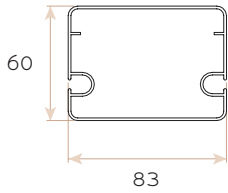

### FOUR MODULE

Up to 15.0m wide  
x 6.0m projection

## PROFILE DIMENSIONS

1 GUTTER

2 POST

3 RETURN BEAM

4 RAFTER 120 (mm)

5 COUNTER WEIGHT

6 SKIN PROFILE

7 GEARBOX TUBED