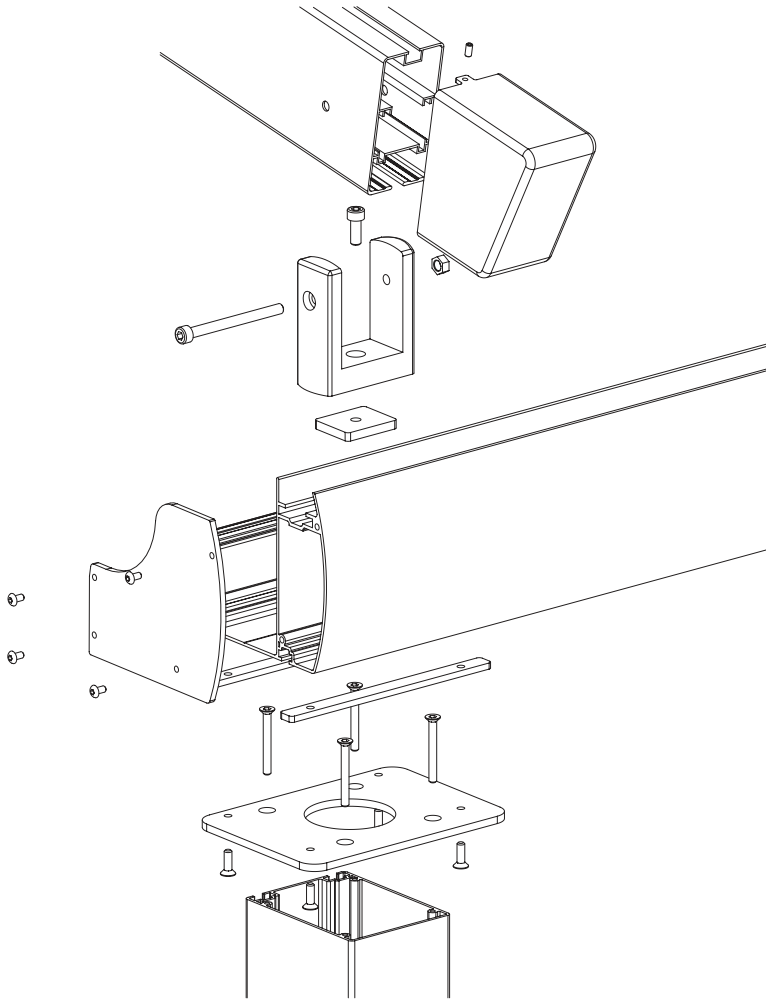

Omega Pergola

CONNECTION DETAILS
RAFTER / GUTTER / POST CONNECTION