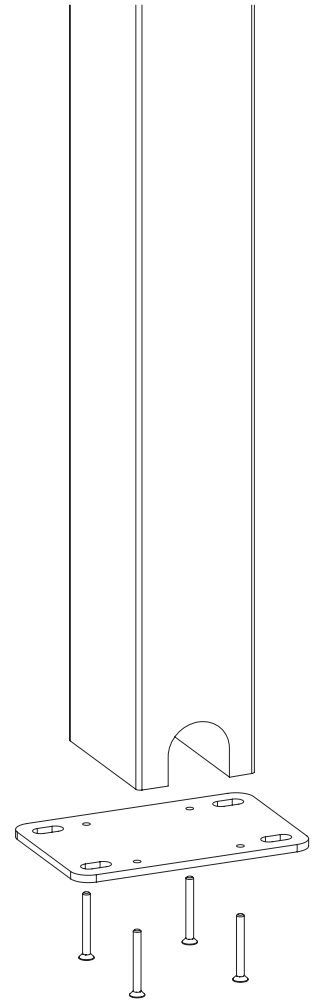

CONNECTION DETAILS
FOOT / POST CONNECTION