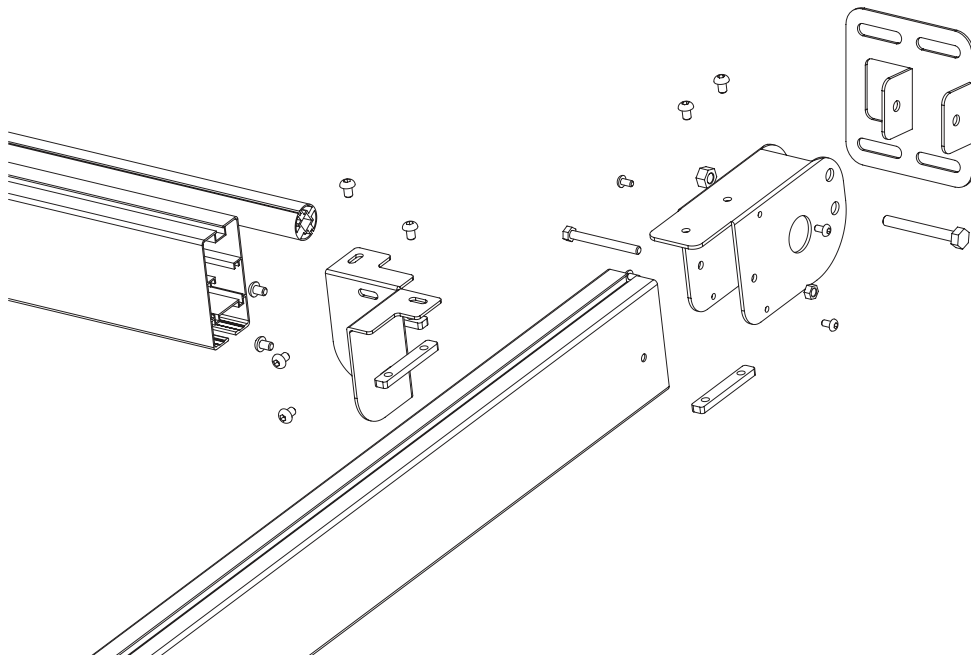

## MOUNTING OPTIONS

1 OUTSIDE BRACKET

2 MIDDLE BRACKET

3 POST FOOT

4 RETURN BEAM WALL BRACKET

5 RETURN BEAM CORNER PLATE

# Omega Pergola

CONNECTION DETAILS  
RAFTER / GUTTER / POST CONNECTION

CONNECTION DETAILS  
FOOT / POST CONNECTION

CONNECTION DETAILS  
MOUNTING BRACKET / RAFTER SLEEVE CONNECTION

# Omega Pergola

MOTOR OPERATION  
MOTOR GEARBOX

MOTOR OPERATION  
MOTOR DRIVE TUBE (mm)

HEIGHT / PITCH DIAGRAM (mm)

Dimensions  
in millimetres  
(approximate)

\* Top of wall bracket  
to bottom of gutter.