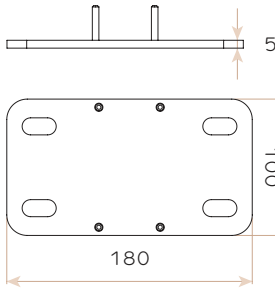

## PROFILE DIMENSIONS

1 GUTTER

2 POST

3 RETURN BEAM

4 RAFTER 120 (mm)

5 COUNTER WEIGHT

6 SKIN PROFILE

7 GEARBOX TUBED

## MOUNTING OPTIONS

1 OUTSIDE BRACKET

2 MIDDLE BRACKET

3 POST FOOT

4 RETURN BEAM WALL BRACKET

5 RETURN BEAM CORNER PLATE

# Omega Pergola

MOTOR OPERATION  
MOTOR GEARBOX

MOTOR OPERATION  
MOTOR DRIVE TUBE (mm)

HEIGHT / PITCH DIAGRAM (mm)

Dimensions  
in millimetres  
(approximate)

\* Top of wall bracket  
to bottom of gutter.