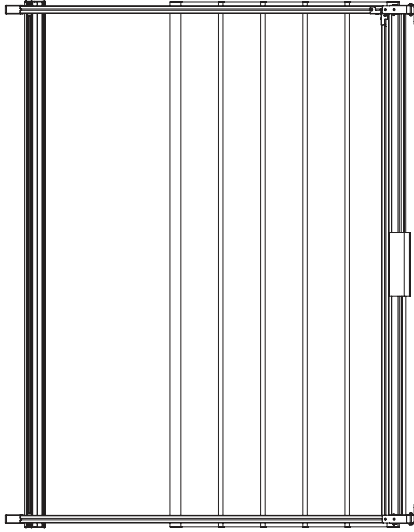

Omega Pergola

OVERVIEW

Architecturally inspired retractable pergola that offers outdoor sun & rain protection at the push of a button. Engineered with European technology and elegant design features with versatile installation options to integrate into any outdoor space. Components are aluminium and stainless steel paired with a high quality PVC membrane skin and intelligent Somfy automation.