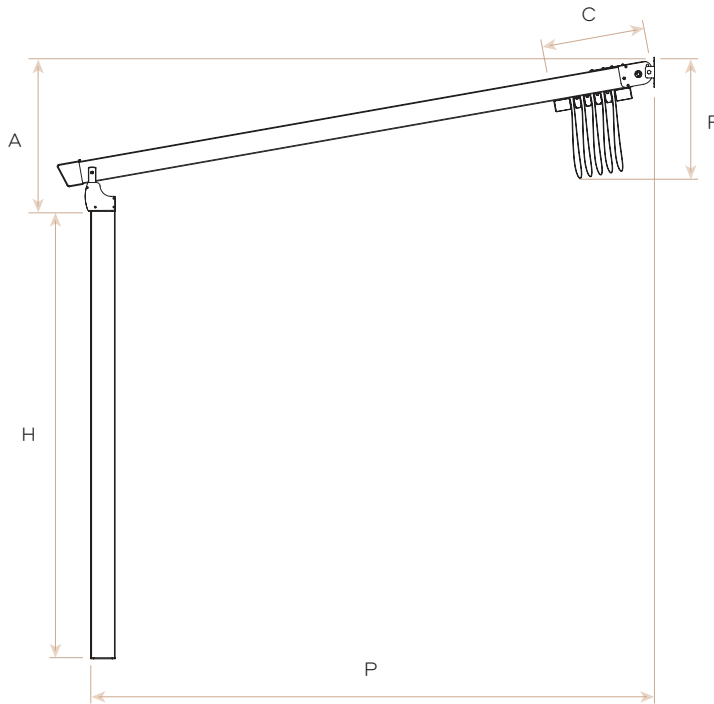

# Omega Pergola

CONNECTION DETAILS  
RAFTER / GUTTER / POST CONNECTION

CONNECTION DETAILS  
FOOT / POST CONNECTION

CONNECTION DETAILS  
MOUNTING BRACKET / RAFTER SLEEVE CONNECTION

# Omega Pergola

MOTOR OPERATION  
MOTOR GEARBOX

MOTOR OPERATION  
MOTOR DRIVE TUBE (mm)

HEIGHT / PITCH DIAGRAM (mm)

Dimensions  
in millimetres  
(approximate)

\* Top of wall bracket  
to bottom of gutter.

\*\* Fabric stack  
including rafter  
is approximately  
325mm – 375mm.

OMEGA 120

PROJECTION	(P)	FABRIC HEIGHT **	(F)	HOOD	(C)	FALL *	(A)	SKIN PROFILES
2500	430	500	650	4				
3000	445	550	720	5				
3500	460	550	800	5				
4000	475	600	870	6				
4500	490	650	950	7				
5000	505	700	1020	8				
5500	520	750	1100	9				
6000	535	800	1170	10				