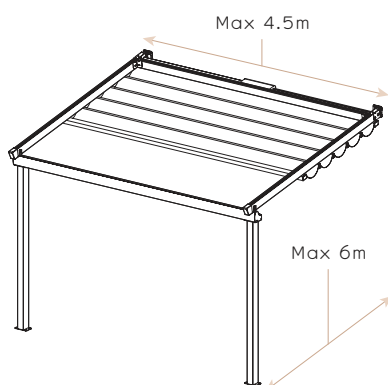

## PERGOLA DIMENSIONS

### ONE MODULE

Up to 4.5m wide  
x 6.0m projection