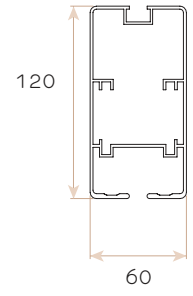

### TWO MODULE

Up to 9.0m wide  
x 6.0m projection

### FOUR MODULE

Up to 15.0m wide  
x 6.0m projection

## PROFILE DIMENSIONS

1 GUTTER

2 POST

3 RETURN BEAM

4 RAFTER 120 (mm)

5 COUNTER WEIGHT

6 SKIN PROFILE

7 GEARBOX TUBED