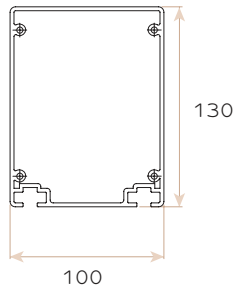

### TWO MODULE

Up to 9.0m wide  
x 6.0m projection

### THREE MODULE

Up to 13.0m wide  
x 6.0m projection

### FOUR MODULE

Up to 15.0m wide  
x 6.0m projection

## PROFILE DIMENSIONS

1 GUTTER

2 POST

3 RETURN BEAM

4 RAFTER 120 (mm)

5 COUNTER WEIGHT

6 SKIN PROFILE

7 GEARBOX TUBED