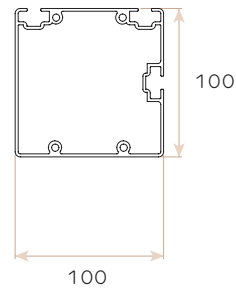

### TWO MODULE

Up to 9.0m wide  
x 6.0m projection

### THREE MODULE

Up to 13.0m wide  
x 6.0m projection

### FOUR MODULE

Up to 15.0m wide  
x 6.0m projection

## PROFILE DIMENSIONS

1 GUTTER

2 POST

3 RETURN BEAM

4 RAFTER 120 (mm)

5 COUNTER WEIGHT

6 SKIN PROFILE

7 GEARBOX TUBED