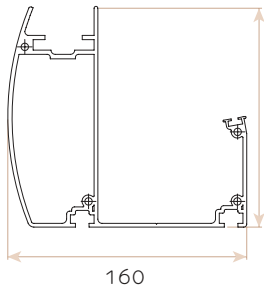

### TWO MODULE

Up to 9.0m wide  
x 6.0m projection

### THREE MODULE

Up to 13.0m wide  
x 6.0m projection

### FOUR MODULE

Up to 15.0m wide  
x 6.0m projection

## PROFILE DIMENSIONS

1 GUTTER

2 POST

3 RETURN BEAM

4 RAFTER 120 (mm)

5 COUNTER WEIGHT

6 SKIN PROFILE

7 GEARBOX TUBED