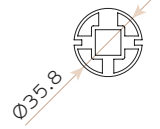

## PROFILE DIMENSIONS

1 GUTTER

2 POST

3 RETURN BEAM

4 RAFTER 120 (mm)

5 COUNTER WEIGHT

6 SKIN PROFILE

7 GEARBOX TUBED