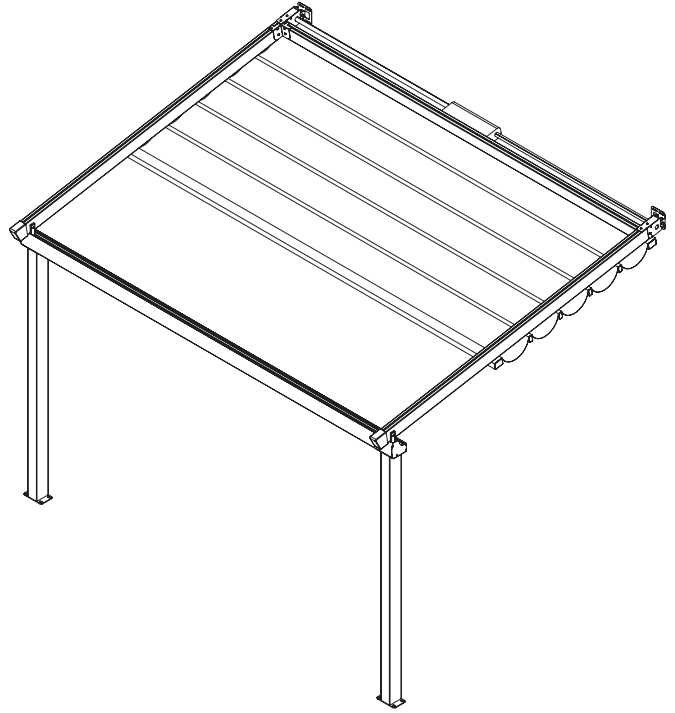

## OVERVIEW

Architecturally inspired retractable pergola that offers outdoor sun & rain protection at the push of a button. Engineered with European technology and elegant design features with versatile installation options to integrate into any outdoor space. Components are aluminium and stainless steel paired with a high quality PVC membrane skin and intelligent Somfy automation.

## PERGOLA DIMENSIONS

### ONE MODULE

Up to 4.5m wide  
x 6.0m projection

### TWO MODULE

Up to 9.0m wide  
x 6.0m projection