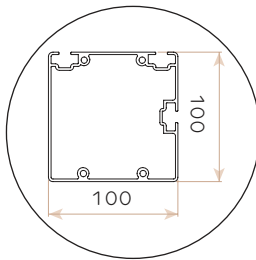

## PROFILE DIMENSIONS

1 GUTTER

2 POST

3 RETURN BEAM

4 RAFTER 120 (mm)

5 COUNTER WEIGHT

6 SKIN PROFILE

7 GEARBOX TUBED

## MOUNTING OPTIONS

1 OUTSIDE BRACKET

2 MIDDLE BRACKET

3 POST FOOT

4 RETURN BEAM WALL BRACKET

5 RETURN BEAM CORNER PLATE

# Omega Pergola

MOTOR OPERATION  
MOTOR GEARBOX

MOTOR OPERATION  
MOTOR DRIVE TUBE (mm)

HEIGHT / PITCH DIAGRAM (mm)

Dimensions  
in millimetres  
(approximate)

\* Top of wall bracket  
to bottom of gutter.