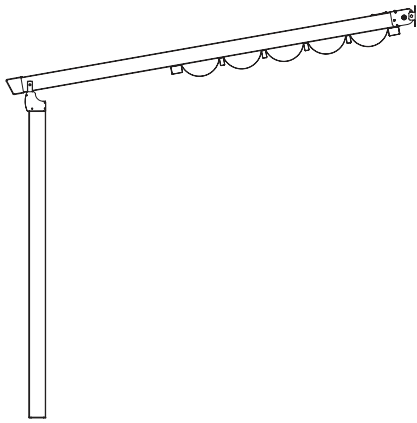

Omega Pergola

OVERVIEW

Architecturally inspired retractable pergola that offers outdoor sun & rain protection at the push of a button. Engineered with European technology and elegant design features with versatile installation options to integrate into any outdoor space. Components are aluminium and stainless steel paired with a high quality PVC membrane skin and intelligent Somfy automation.