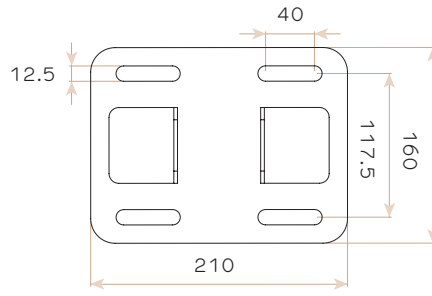

2 MIDDLE BRACKET