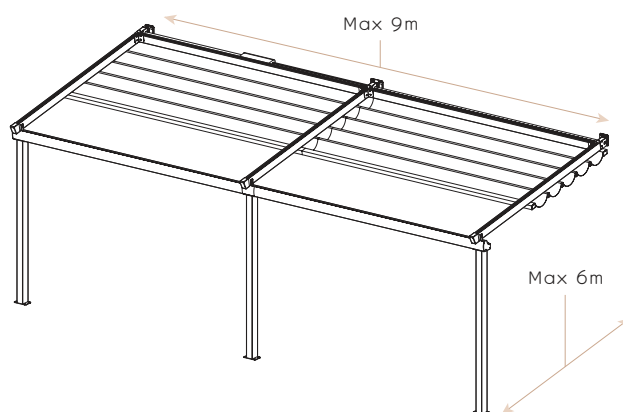

## PERGOLA DIMENSIONS

### ONE MODULE

Up to 4.5m wide  
x 6.0m projection

### TWO MODULE

Up to 9.0m wide  
x 6.0m projection