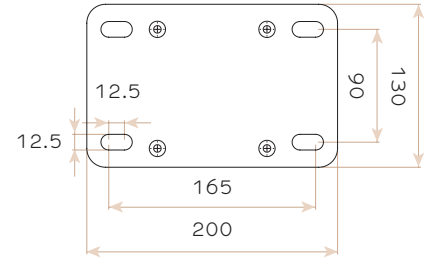

Omega Pergola

MOUNTING OPTIONS

3 POST FOOT

4 RETURN BEAM WALL BRACKET

5 RETURN BEAM CORNER PLATE