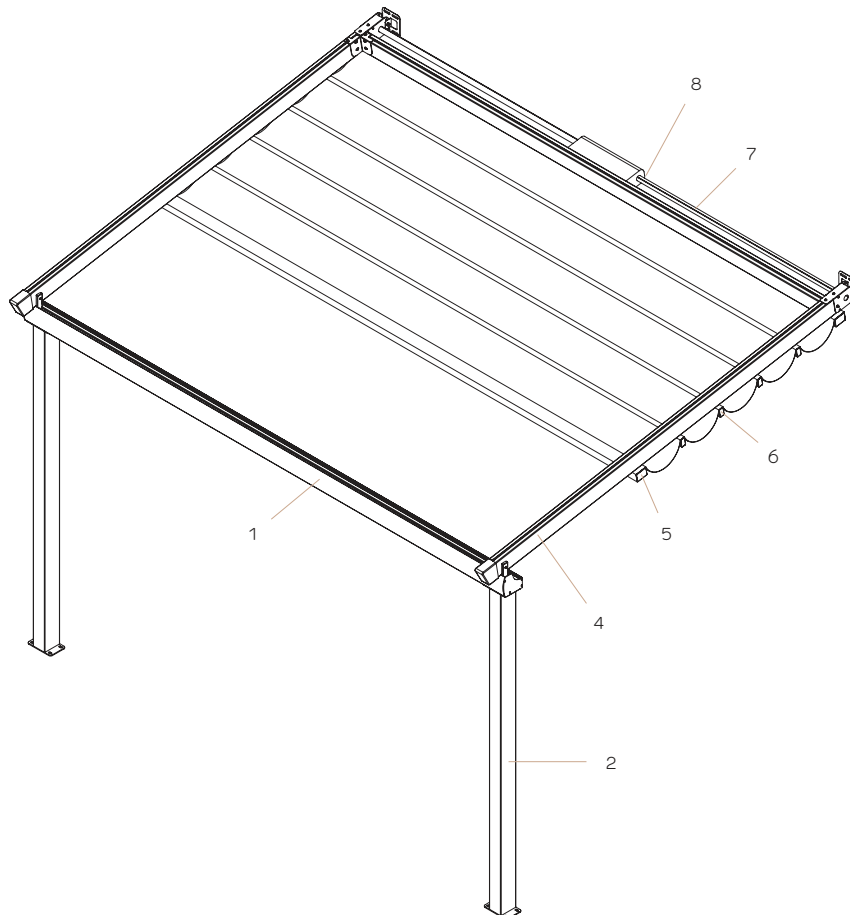

Omega Pergola

PROFILE DIMENSIONS

5 COUNTER WEIGHT

6 SKIN PROFILE

7 GEARBOX TUBED

8 DRIVE TUBE