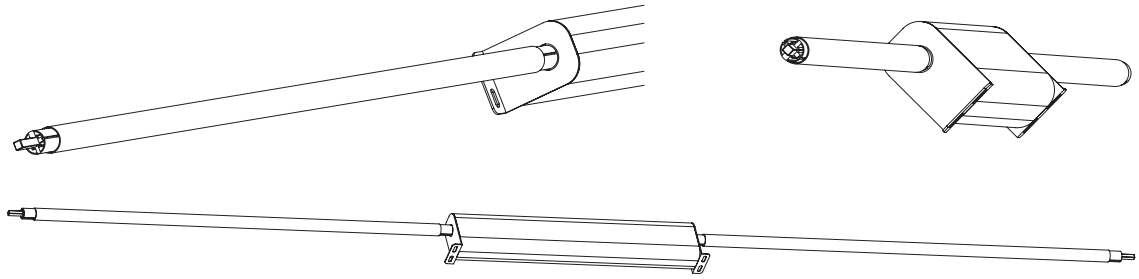

## MOUNTING OPTIONS

1 OUTSIDE BRACKET

2 MIDDLE BRACKET

3 POST FOOT

4 RETURN BEAM WALL BRACKET

5 RETURN BEAM CORNER PLATE

# Omega Pergola

CONNECTION DETAILS  
RAFTER / GUTTER / POST CONNECTION

CONNECTION DETAILS  
FOOT / POST CONNECTION

CONNECTION DETAILS  
MOUNTING BRACKET / RAFTER SLEEVE CONNECTION

# Omega Pergola

MOTOR OPERATION  
MOTOR GEARBOX

MOTOR OPERATION  
MOTOR DRIVE TUBE (mm)

HEIGHT / PITCH DIAGRAM (mm)

Dimensions  
in millimetres  
(approximate)

\* Top of wall bracket  
to bottom of gutter.