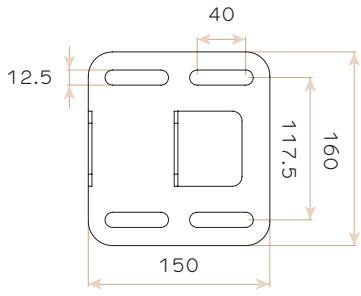

Omega Pergola

MOUNTING OPTIONS

1 OUTSIDE BRACKET