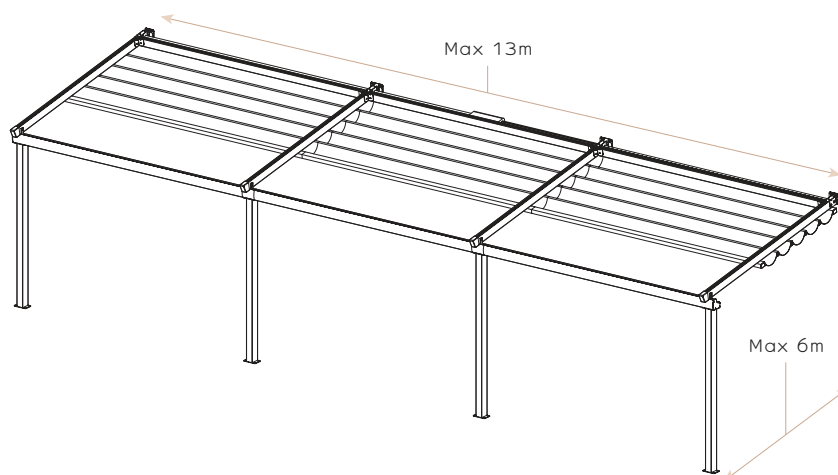

THREE MODULE

Up to 13.0m wide
x 6.0m projection