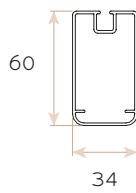

## PERGOLA DIMENSIONS

### TWO MODULE

Up to 9.0m wide  
x 6.0m projection

### FOUR MODULE

Up to 15.0m wide  
x 6.0m projection

## PROFILE DIMENSIONS

1 GUTTER

2 POST

3 RETURN BEAM

4 RAFTER 120 (mm)

5 COUNTER WEIGHT

6 SKIN PROFILE

7 GEARBOX TUBED