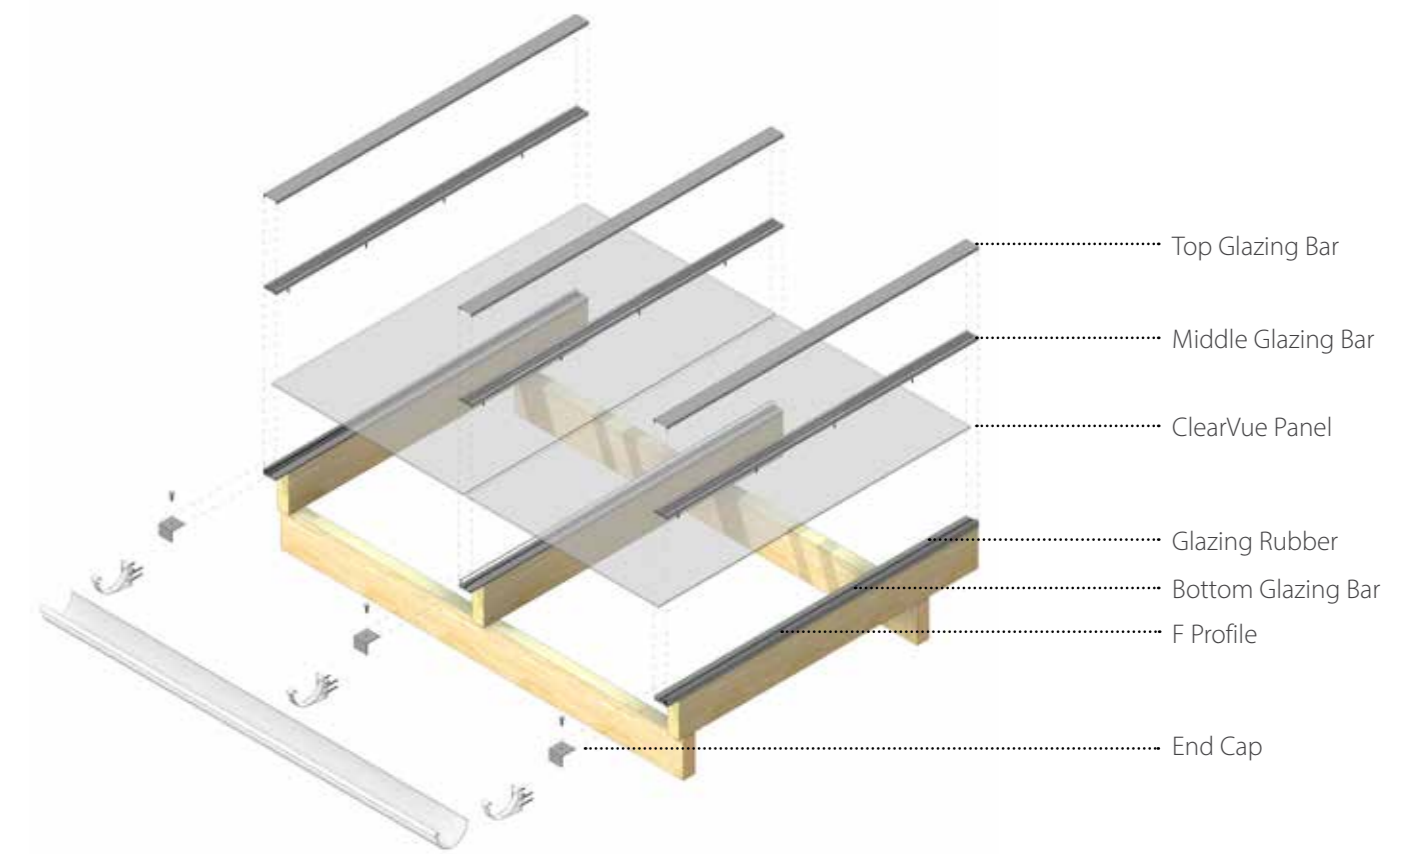

CLEARVUE GLAZING SYSTEMS

Rafter Components Option