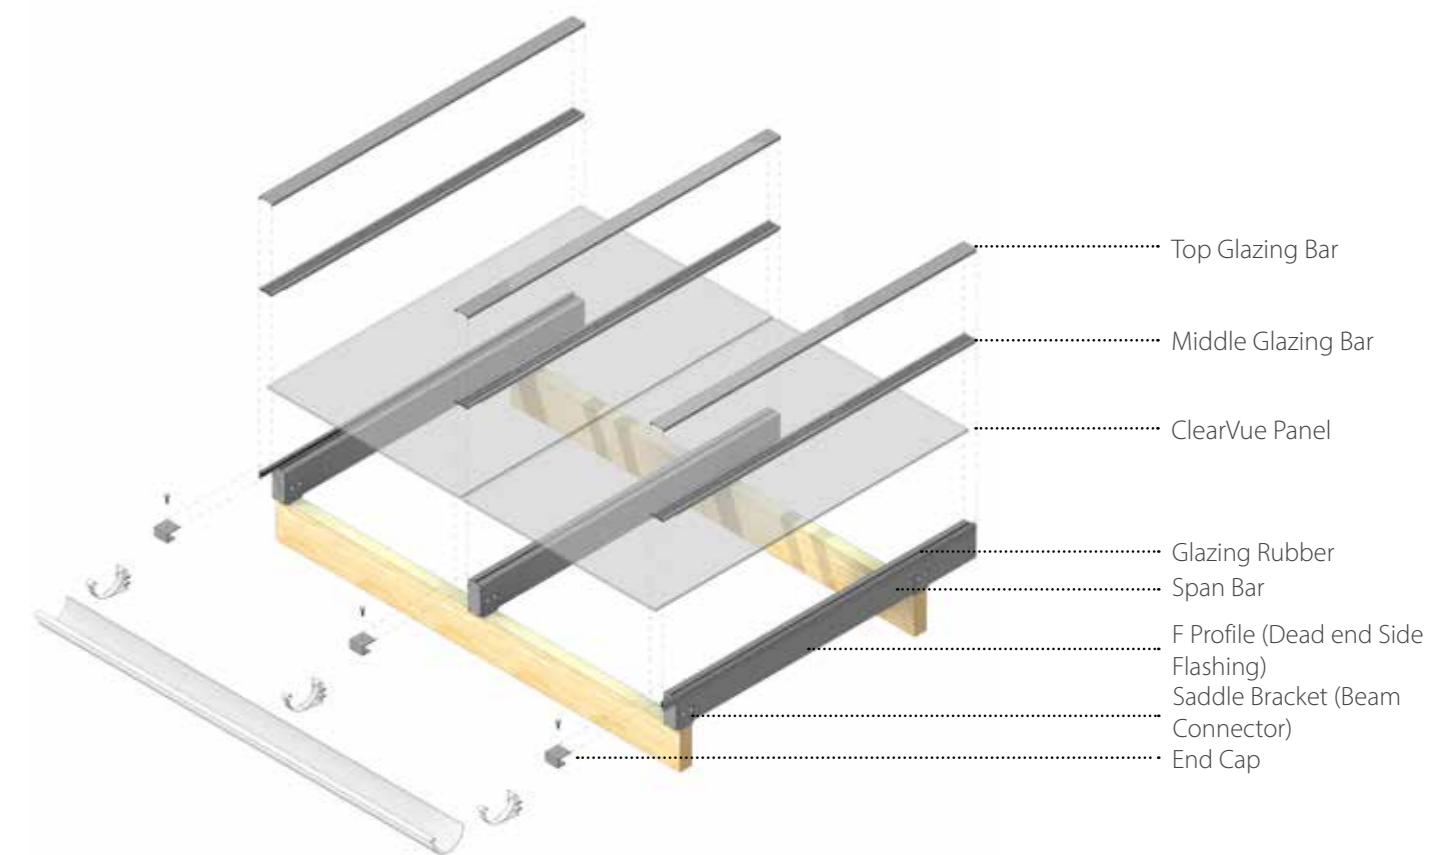

Span Bar Components Option

Please note: The gutter system is not part of the system but an option sourced elsewhere.