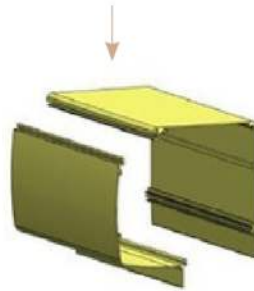

Omni Screen Pelmet

PELMET / SIDE VIEW (mm)

TOP / REAR OF PELMET

FRONT OF PELMET

PELMET
INSTALLATION

@ SALES@SUNGUARD.NZ
📍 G/11 PIERMARK DRIVE,
ROSEDALE, AUCKLAND 0632
☎ +64 27 217 9560
+64 27 200 7034
🌐 WWW.SUNGUARD.NZ