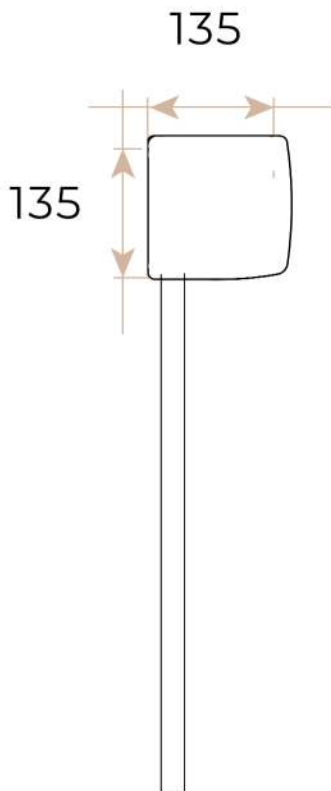

Omni Screen Pelmet

PELMET / SIDE VIEW (mm)

TOP / REAR OF PELMET

FRONT OF PELMET

PELMET
INSTALLATION

@ SALES@SUNGUARD.NZ
📍 G/11 PIERMARK DRIVE,
ROSEDALE, AUCKLAND 0632
☎ +64 27 217 9560
+64 27 200 7034
🌐 WWW.SUNGUARD.NZ